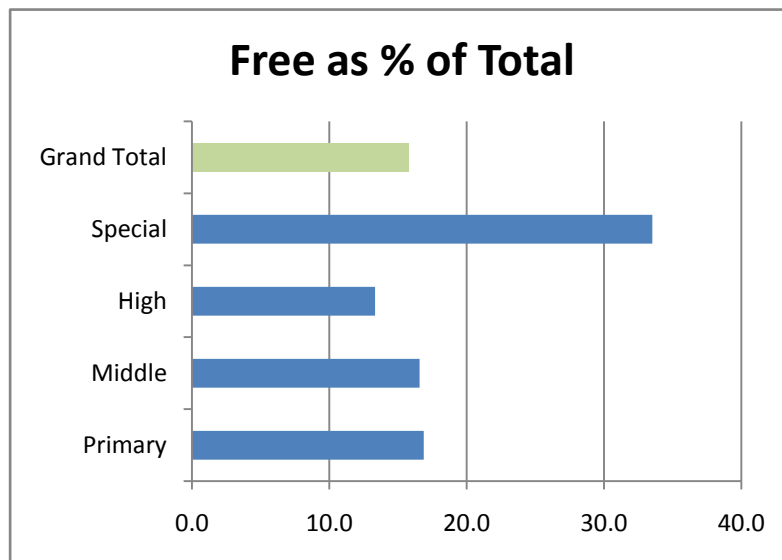

<b>Free School Meal Takeup as a Proportion of Total Pupils</b>			
	Free Meals	Total Children	Free as % of Total
Primary	1,058	6,273	16.9
Middle	990	5,974	16.6
High	789	5,915	13.3
Special	58	173	33.5
Grand Total	2,895	18,335	15.8